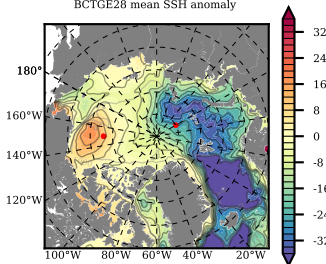

BCTGE28 mean FWC (m) over 2013

Mean FWC (m) from BG Obs Sys. (Proshutinsky et al. GRL2018) over year 2013

Mean FWC (m) from Init State

BCTGE28 mean SSH anomaly

Mean DOT from Armitage et al. 2017 2013