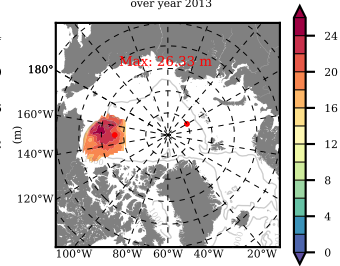

BCTGE28 mean FWC (m) over 2013

Mean FWC (m) from BG Obs Sys. (Proshutinsky et al. GRL2018) over year 2013

Mean FWC (m) from Init State

BCTGE28 mean SSH anomaly

Mean DOT from Armitage et al. 2017 2013