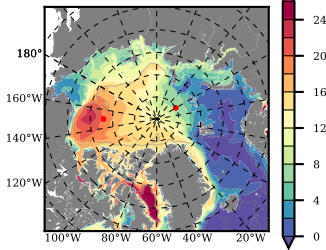

BCTGE28 mean FWC (m) over 2013

Mean FWC (m) from BG Obs Sys. (Proshutinsky et al. GRL2018) over year 2013

Mean FWC (m) from Init State

BCTGE28 mean SSH anomaly

Mean DOT from Armitage et al. 2017 2013