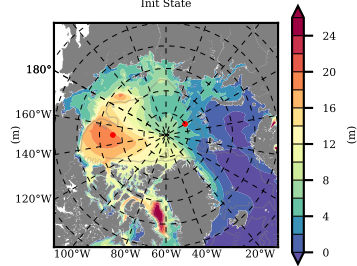

BCTGE28 mean FWC (m) over 2013

Mean FWC (m) from BG Obs Sys. (Proshutinsky et al. GRL2018) over year 2013

Mean FWC (m) from Init State

BCTGE28 mean SSH anomaly

Mean DOT from Armitage et al. 2017 2013