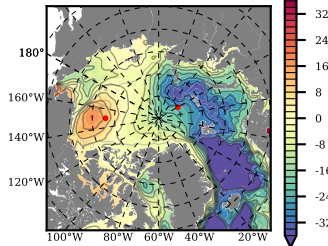

BCTGE28 mean FWC (m) over 2014

Mean FWC (m) from BG Obs Sys. (Proshutinsky et al. GRL2018) over year 2014

Mean FWC (m) from Init State

BCTGE28 mean SSH anomaly

Mean DOT from Armitage et al. 2017 2014