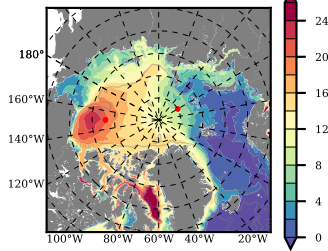

BCTGE28 mean FWC (m) over 2014

Mean FWC (m) from BG Obs Sys. (Proshutinsky et al. GRL2018) over year 2014

Mean FWC (m) from Init State

BCTGE28 mean SSH anomaly

Mean DOT from Armitage et al. 2017 2014