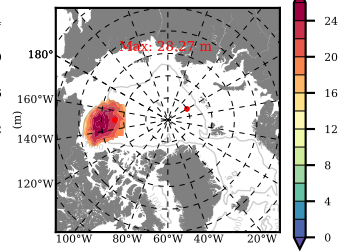

BCTGE28 mean FWC (m) over 2014

Mean FWC (m) from BG Obs Sys. (Proshutinsky et al. GRL2018) over year 2014

Mean FWC (m) from Init State

BCTGE28 mean SSH anomaly

Mean DOT from Armitage et al. 2017 2014