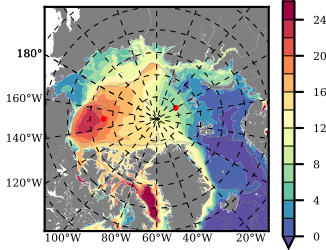

BCTGE28 mean FWC (m) over 2015

Mean FWC (m) from BG Obs Sys. (Proshutinsky et al. GRL2018) over year 2015

Mean FWC (m) from Init State

BCTGE28 mean SSH anomaly

Mean DOT from Armitage et al. 2017 2003-2014