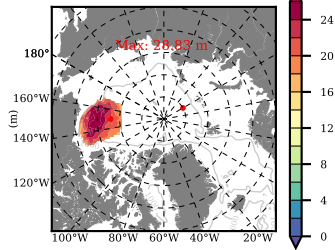

BCTGE28 mean FWC (m) over 2015

Mean FWC (m) from BG Obs Sys. (Proshutinsky et al. GRL2018) over year 2015

Mean FWC (m) from Init State

BCTGE28 mean SSH anomaly

Mean DOT from Armitage et al. 2017 2003-2014