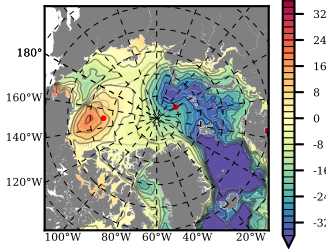

BCTGE28 mean FWC (m) over 2015

Mean FWC (m) from BG Obs Sys. (Proshutinsky et al. GRL2018) over year 2015

Mean FWC (m) from Init State

BCTGE28 mean SSH anomaly

Mean DOT from Armitage et al. 2017 2003-2014