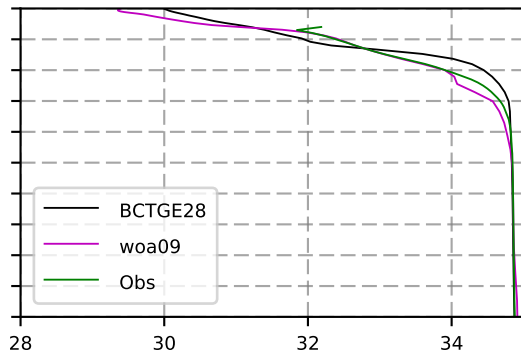

1979 mean temperature  
@ moor Arctic B box

1979 mean Salinity  
@ moor Arctic B box

@ moor EUR box

@ moor EUR box