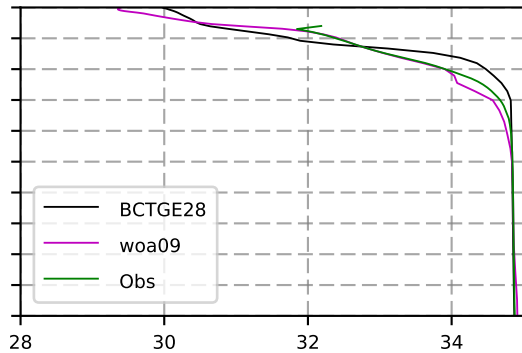

1981 mean temperature  
@ moor Arctic B box

1981 mean Salinity  
@ moor Arctic B box

@ moor EUR box

@ moor EUR box