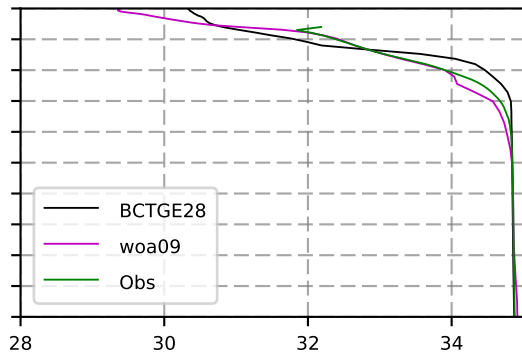

1982 mean temperature
@ moor Arctic B box

1982 mean Salinity
@ moor Arctic B box

@ moor EUR box

@ moor EUR box