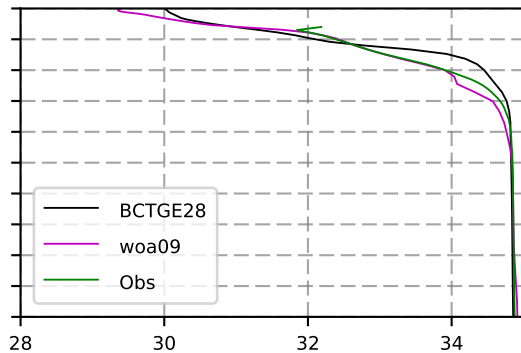

1994 mean temperature
@ moor Arctic B box

1994 mean Salinity
@ moor Arctic B box

@ moor EUR box

@ moor EUR box