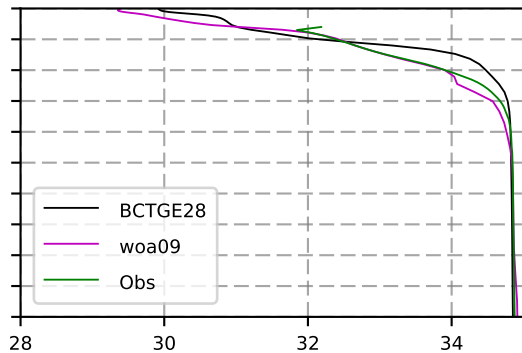

1995 mean temperature
@ moor Arctic B box

1995 mean Salinity
@ moor Arctic B box

@ moor EUR box

@ moor EUR box