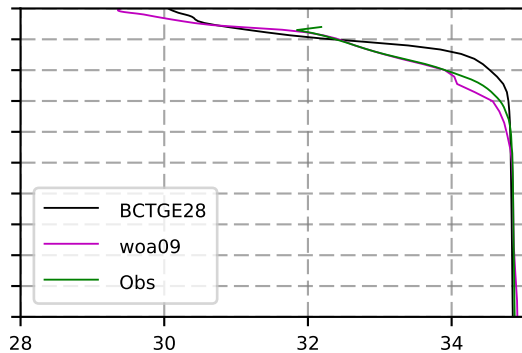

1997 mean temperature  
@ moor Arctic B box

1997 mean Salinity  
@ moor Arctic B box

@ moor EUR box

@ moor EUR box