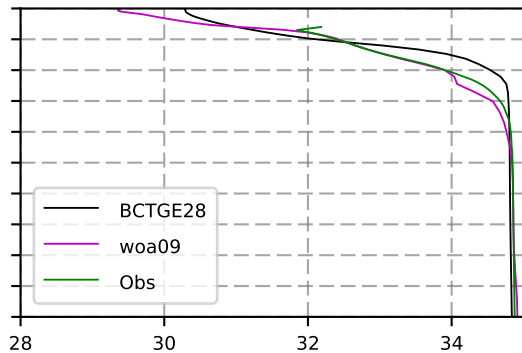

2001 mean temperature
@ moor Arctic B box

2001 mean Salinity
@ moor Arctic B box

@ moor EUR box

@ moor EUR box