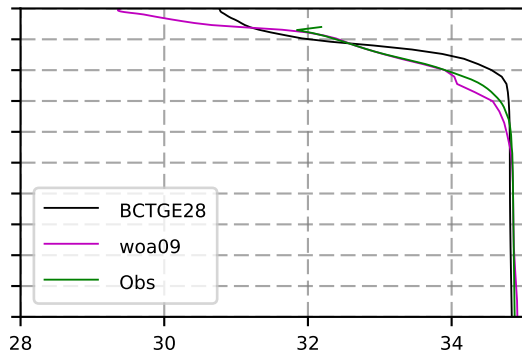

2002 mean temperature
@ moor Arctic B box

2002 mean Salinity
@ moor Arctic B box

@ moor EUR box

@ moor EUR box