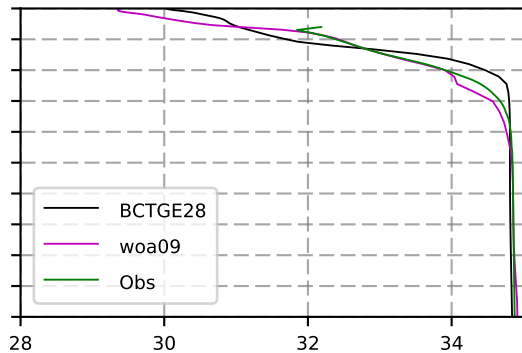

2004 mean temperature  
@ moor Arctic B box

2004 mean Salinity  
@ moor Arctic B box

@ moor EUR box

@ moor EUR box