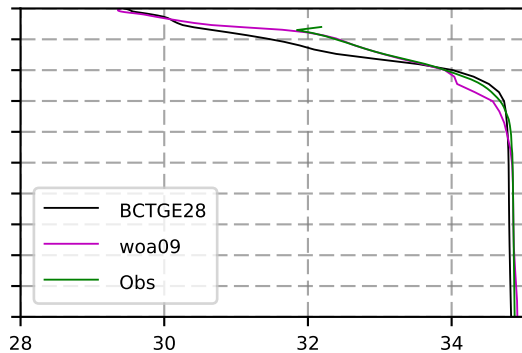

2013 mean temperature
@ moor Arctic B box

2013 mean Salinity
@ moor Arctic B box

@ moor EUR box

@ moor EUR box