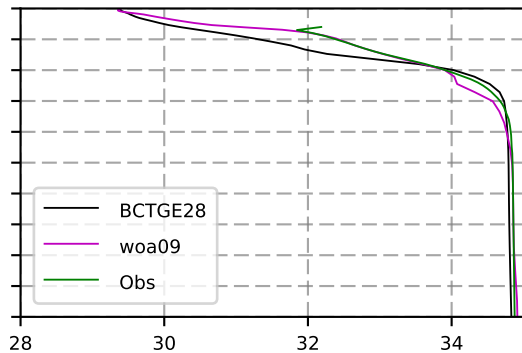

2014 mean temperature  
@ moor Arctic B box

2014 mean Salinity  
@ moor Arctic B box

@ moor EUR box

@ moor EUR box