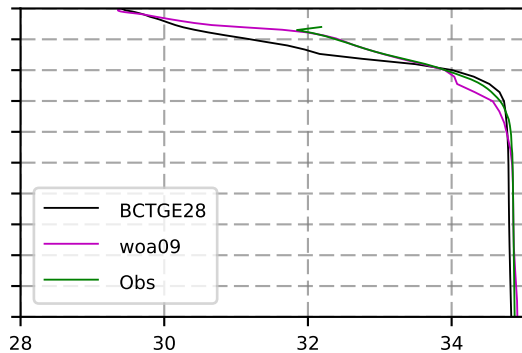

2015 mean temperature
@ moor Arctic B box

2015 mean Salinity
@ moor Arctic B box

@ moor EUR box

@ moor EUR box