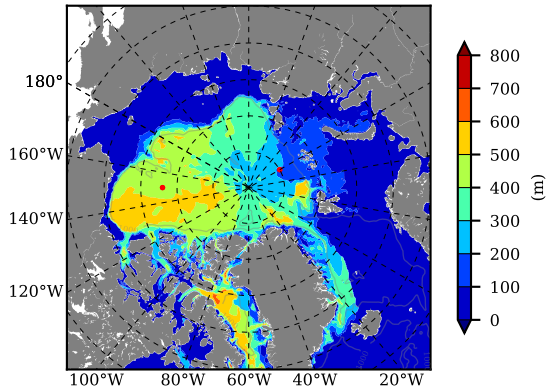

BCTGE28ERA5SC1BDY AW Max Temp over 1979

AW Max Temp from PHC 3.0

BCTGE28ERA5SC1BDY AW Max Temp depth

AW Max Temp depth from PHC 3.0