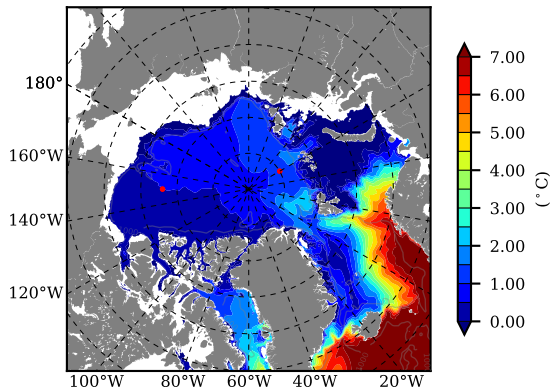

BCTGE28ERA5SC1BDY AW Max Temp over 1979

AW Max Temp from PHC 3.0

BCTGE28ERA5SC1BDY AW Max Temp depth

AW Max Temp depth from PHC 3.0