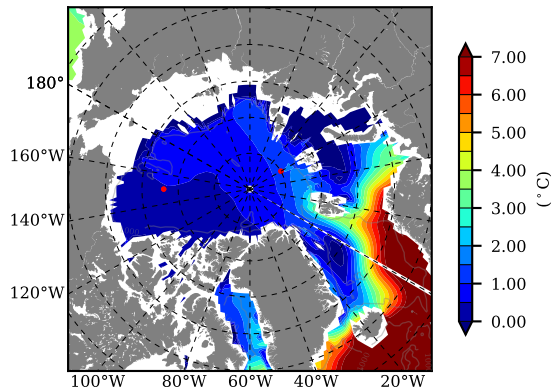

BCTGE28ERA5SC1BDY AW Max Temp over 1980

AW Max Temp from PHC 3.0

BCTGE28ERA5SC1BDY AW Max Temp depth

AW Max Temp depth from PHC 3.0