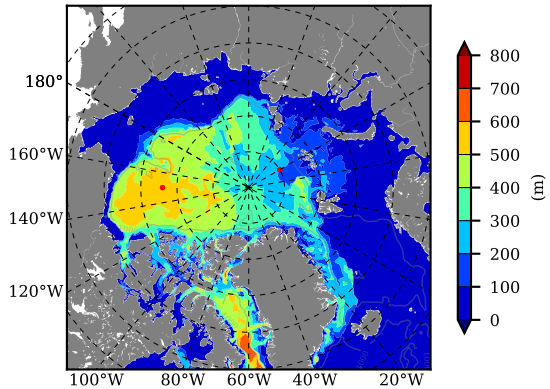

BCTGE28ERA5SC1BDY AW Max Temp over 1980

AW Max Temp from PHC 3.0

BCTGE28ERA5SC1BDY AW Max Temp depth

AW Max Temp depth from PHC 3.0