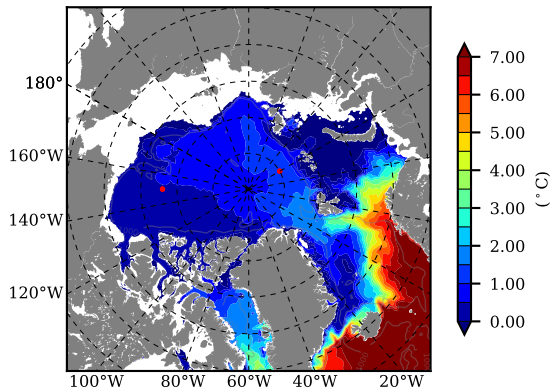

BCTGE28ERA5SC1BDY AW Max Temp over 1980

AW Max Temp from PHC 3.0

BCTGE28ERA5SC1BDY AW Max Temp depth

AW Max Temp depth from PHC 3.0