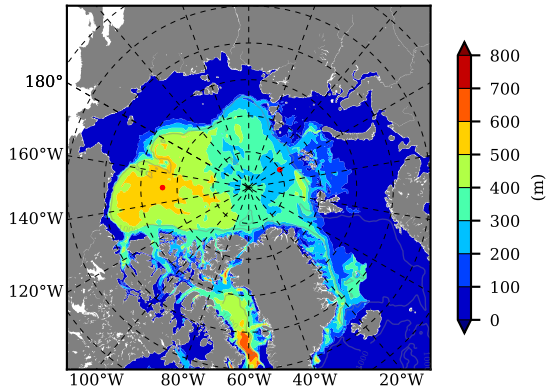

BCTGE28ERA5SC1BDY AW Max Temp over 1981

AW Max Temp from PHC 3.0

BCTGE28ERA5SC1BDY AW Max Temp depth

AW Max Temp depth from PHC 3.0