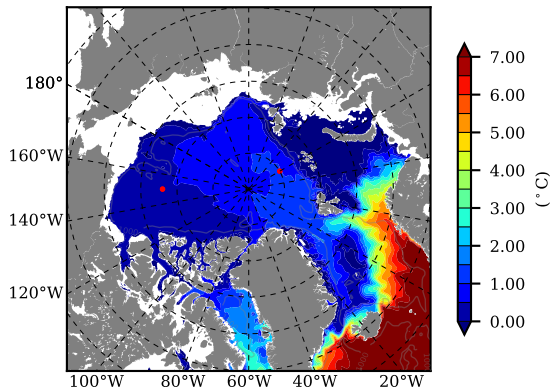

BCTGE28ERA5SC1BDY AW Max Temp over 1981

AW Max Temp from PHC 3.0

BCTGE28ERA5SC1BDY AW Max Temp depth

AW Max Temp depth from PHC 3.0