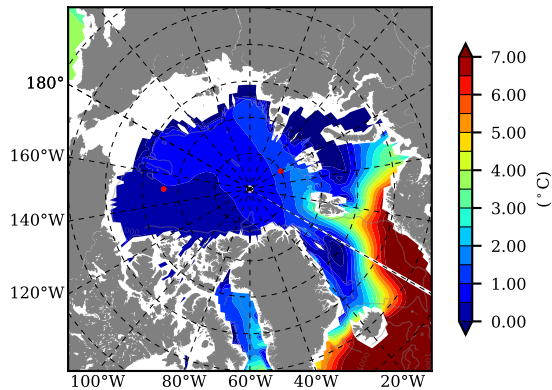

BCTGE28ERA5SC1BDY AW Max Temp over 1981

AW Max Temp from PHC 3.0

BCTGE28ERA5SC1BDY AW Max Temp depth

AW Max Temp depth from PHC 3.0