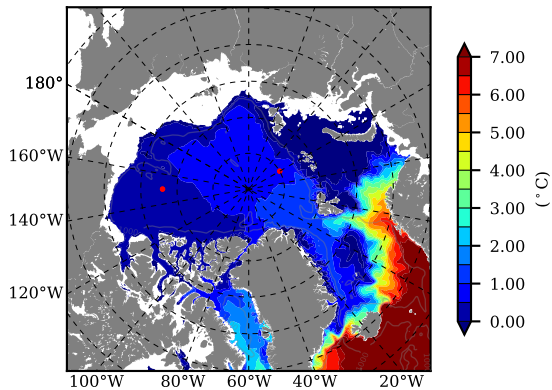

BCTGE28ERA5SC1BDY AW Max Temp over 1982

AW Max Temp from PHC 3.0

BCTGE28ERA5SC1BDY AW Max Temp depth

AW Max Temp depth from PHC 3.0