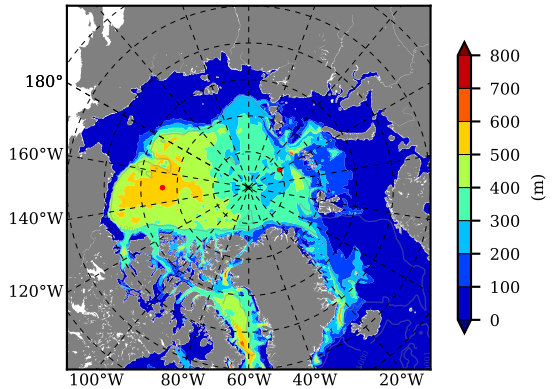

BCTGE28ERA5SC1BDY AW Max Temp over 1982

AW Max Temp from PHC 3.0

BCTGE28ERA5SC1BDY AW Max Temp depth

AW Max Temp depth from PHC 3.0