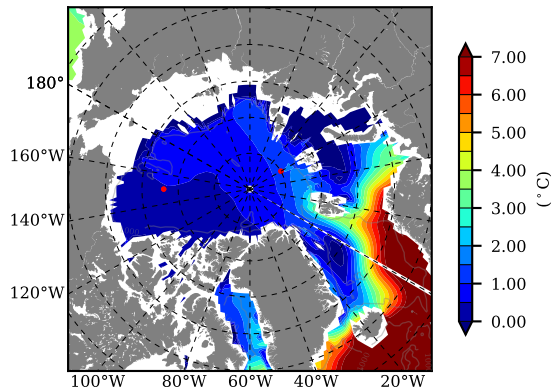

BCTGE28ERA5SC1BDY AW Max Temp over 1982

AW Max Temp from PHC 3.0

BCTGE28ERA5SC1BDY AW Max Temp depth

AW Max Temp depth from PHC 3.0