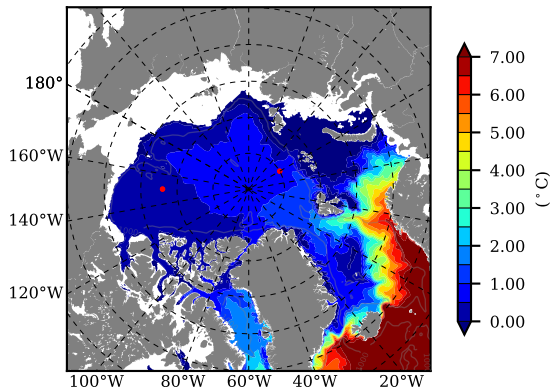

BCTGE28ERA5SC1BDY AW Max Temp over 1983

AW Max Temp from PHC 3.0

BCTGE28ERA5SC1BDY AW Max Temp depth

AW Max Temp depth from PHC 3.0