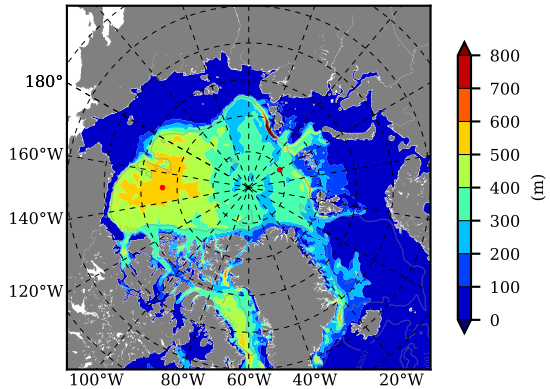

BCTGE28ERA5SC1BDY AW Max Temp over 1983

AW Max Temp from PHC 3.0

BCTGE28ERA5SC1BDY AW Max Temp depth

AW Max Temp depth from PHC 3.0