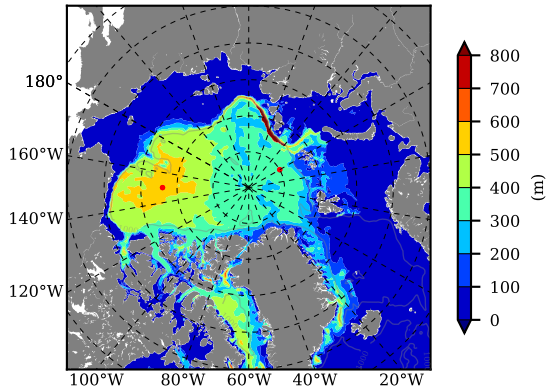

BCTGE28ERA5SC1BDY AW Max Temp over 1984

AW Max Temp from PHC 3.0

BCTGE28ERA5SC1BDY AW Max Temp depth

AW Max Temp depth from PHC 3.0