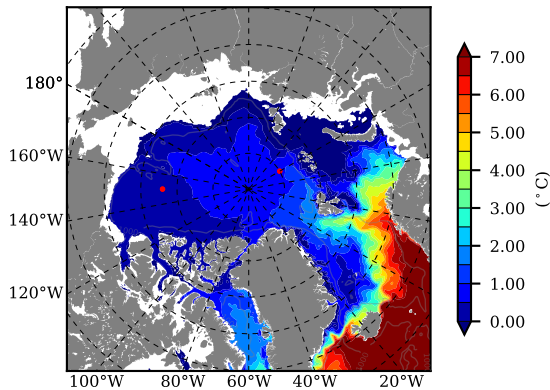

BCTGE28ERA5SC1BDY AW Max Temp over 1984

AW Max Temp from PHC 3.0

BCTGE28ERA5SC1BDY AW Max Temp depth

AW Max Temp depth from PHC 3.0