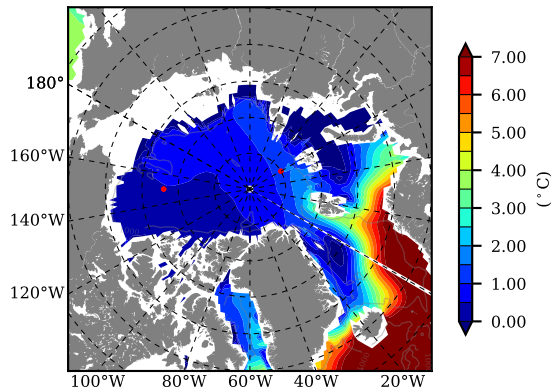

BCTGE28ERA5SC1BDY AW Max Temp over 1985

AW Max Temp from PHC 3.0

BCTGE28ERA5SC1BDY AW Max Temp depth

AW Max Temp depth from PHC 3.0