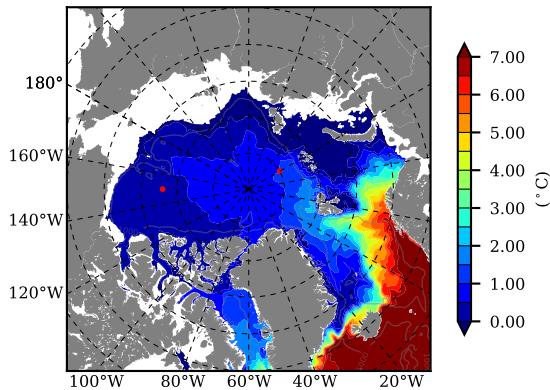

BCTGE28ERA5SC1BDY AW Max Temp over 1985

AW Max Temp from PHC 3.0

BCTGE28ERA5SC1BDY AW Max Temp depth

AW Max Temp depth from PHC 3.0