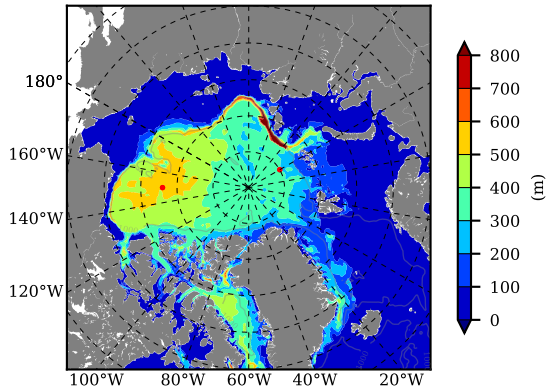

BCTGE28ERA5SC1BDY AW Max Temp over 1985

AW Max Temp from PHC 3.0

BCTGE28ERA5SC1BDY AW Max Temp depth

AW Max Temp depth from PHC 3.0