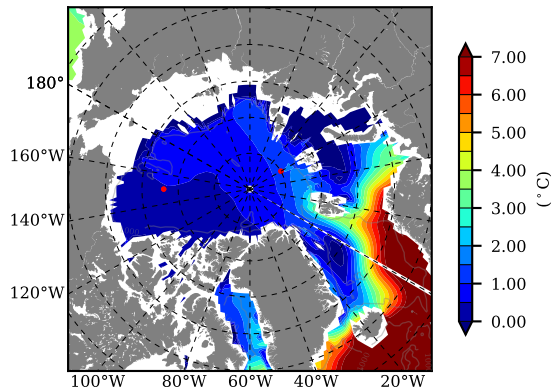

BCTGE28ERA5SC1BDY AW Max Temp over 1986

AW Max Temp from PHC 3.0

BCTGE28ERA5SC1BDY AW Max Temp depth

AW Max Temp depth from PHC 3.0