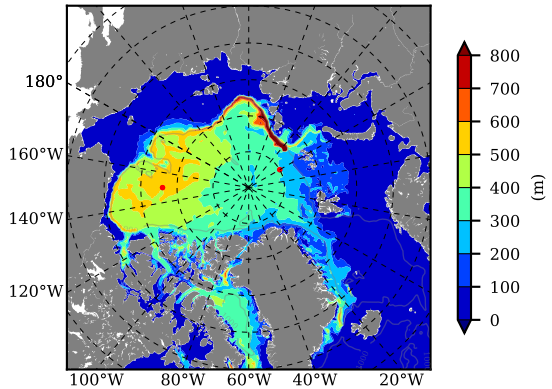

BCTGE28ERA5SC1BDY AW Max Temp over 1986

AW Max Temp from PHC 3.0

BCTGE28ERA5SC1BDY AW Max Temp depth

AW Max Temp depth from PHC 3.0