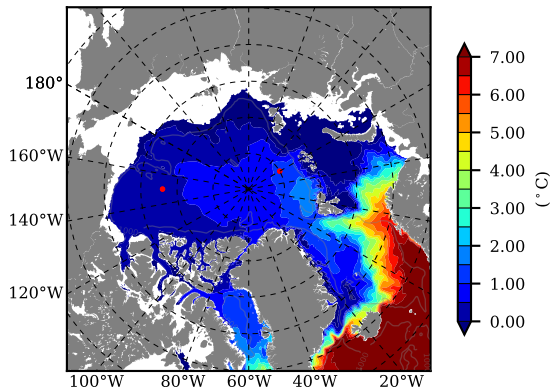

BCTGE28ERA5SC1BDY AW Max Temp over 1986

AW Max Temp from PHC 3.0

BCTGE28ERA5SC1BDY AW Max Temp depth

AW Max Temp depth from PHC 3.0