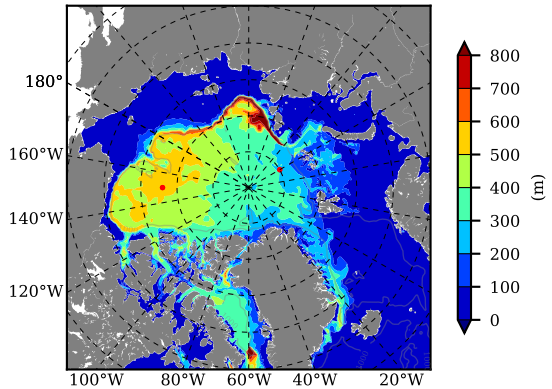

BCTGE28ERA5SC1BDY AW Max Temp over 1987

AW Max Temp from PHC 3.0

BCTGE28ERA5SC1BDY AW Max Temp depth

AW Max Temp depth from PHC 3.0