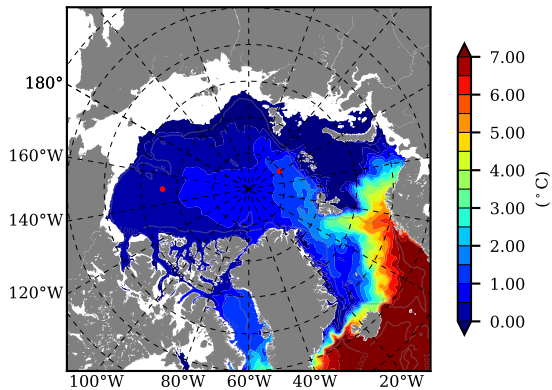

BCTGE28ERA5SC1BDY AW Max Temp over 1987

AW Max Temp from PHC 3.0

BCTGE28ERA5SC1BDY AW Max Temp depth

AW Max Temp depth from PHC 3.0