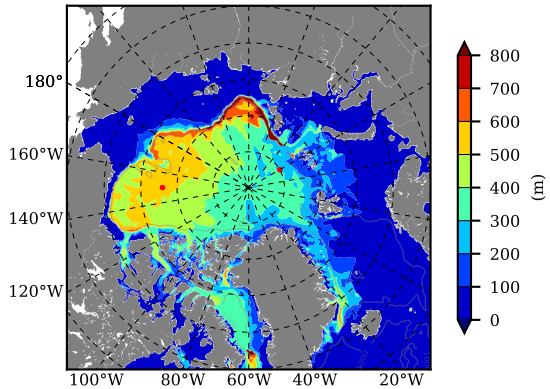

BCTGE28ERA5SC1BDY AW Max Temp over 1988

AW Max Temp from PHC 3.0

BCTGE28ERA5SC1BDY AW Max Temp depth

AW Max Temp depth from PHC 3.0