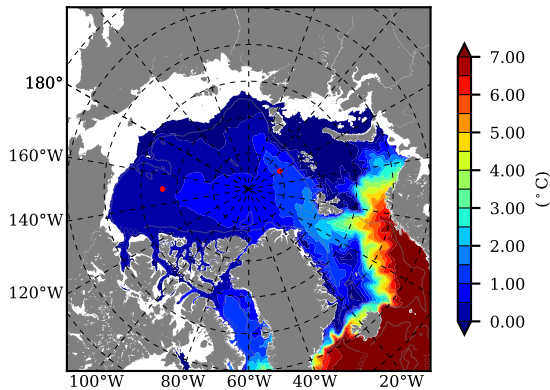

BCTGE28ERA5SC1BDY AW Max Temp over 1988

AW Max Temp from PHC 3.0

BCTGE28ERA5SC1BDY AW Max Temp depth

AW Max Temp depth from PHC 3.0