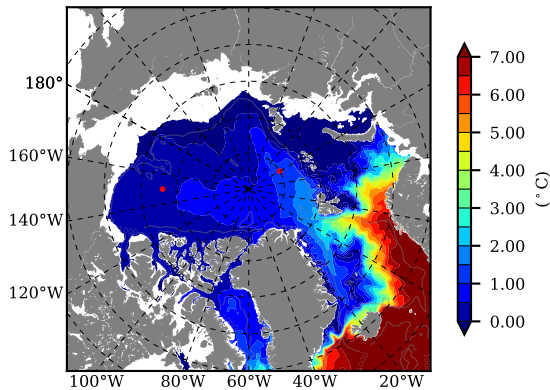

BCTGE28ERA5SC1BDY AW Max Temp over 1989

AW Max Temp from PHC 3.0

BCTGE28ERA5SC1BDY AW Max Temp depth

AW Max Temp depth from PHC 3.0