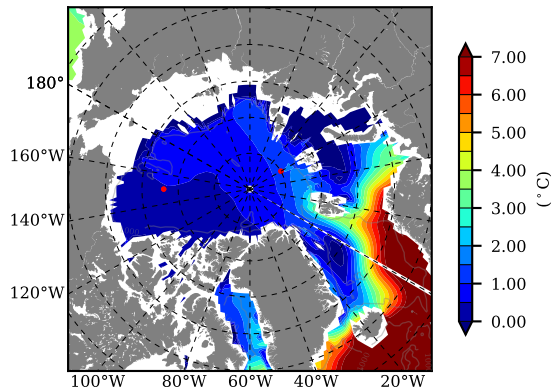

BCTGE28ERA5SC1BDY AW Max Temp over 1989

AW Max Temp from PHC 3.0

BCTGE28ERA5SC1BDY AW Max Temp depth

AW Max Temp depth from PHC 3.0