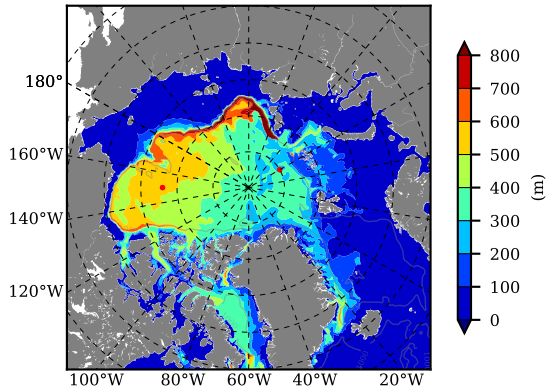

BCTGE28ERA5SC1BDY AW Max Temp over 1989

AW Max Temp from PHC 3.0

BCTGE28ERA5SC1BDY AW Max Temp depth

AW Max Temp depth from PHC 3.0