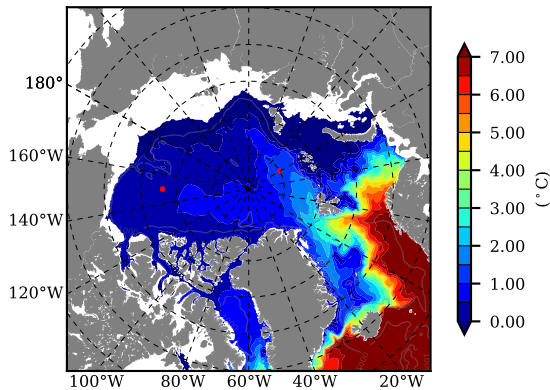

BCTGE28ERA5SC1BDY AW Max Temp over 1990

AW Max Temp from PHC 3.0

BCTGE28ERA5SC1BDY AW Max Temp depth

AW Max Temp depth from PHC 3.0