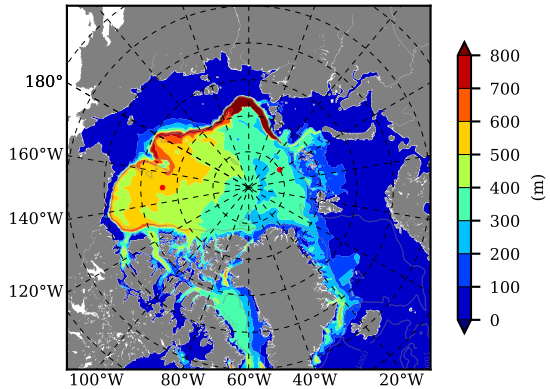

BCTGE28ERA5SC1BDY AW Max Temp over 1990

AW Max Temp from PHC 3.0

BCTGE28ERA5SC1BDY AW Max Temp depth

AW Max Temp depth from PHC 3.0