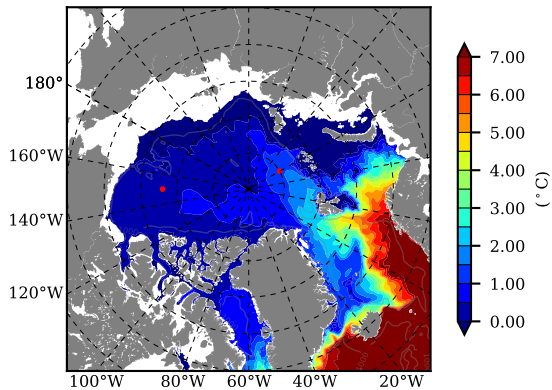

BCTGE28ERA5SC1BDY AW Max Temp over 1991

AW Max Temp from PHC 3.0

BCTGE28ERA5SC1BDY AW Max Temp depth

AW Max Temp depth from PHC 3.0