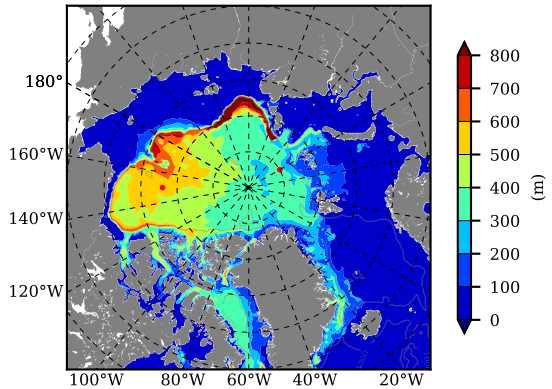

BCTGE28ERA5SC1BDY AW Max Temp over 1991

AW Max Temp from PHC 3.0

BCTGE28ERA5SC1BDY AW Max Temp depth

AW Max Temp depth from PHC 3.0