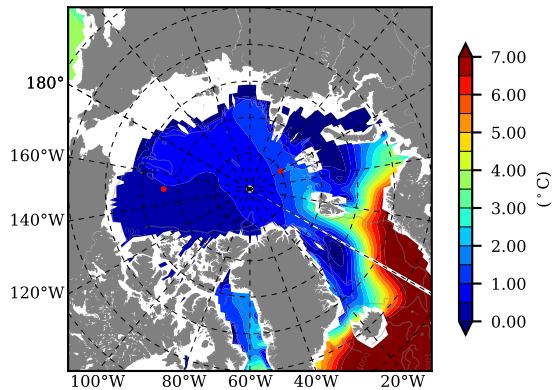

BCTGE28ERA5SC1BDY AW Max Temp over 1991

AW Max Temp from PHC 3.0

BCTGE28ERA5SC1BDY AW Max Temp depth

AW Max Temp depth from PHC 3.0