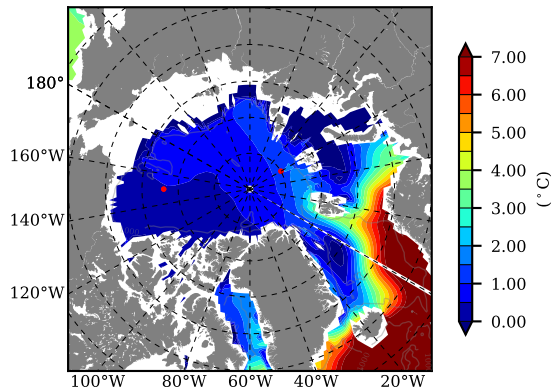

BCTGE28ERA5SC1BDY AW Max Temp over 1992

AW Max Temp from PHC 3.0

BCTGE28ERA5SC1BDY AW Max Temp depth

AW Max Temp depth from PHC 3.0