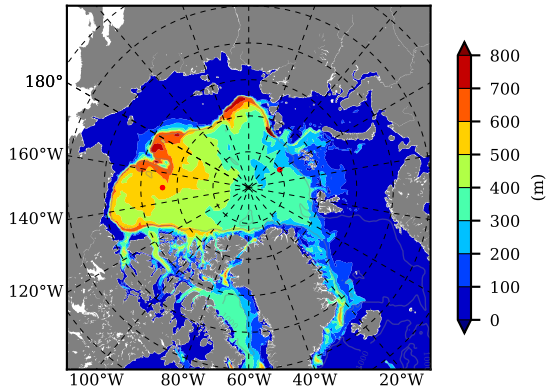

BCTGE28ERA5SC1BDY AW Max Temp over 1992

AW Max Temp from PHC 3.0

BCTGE28ERA5SC1BDY AW Max Temp depth

AW Max Temp depth from PHC 3.0