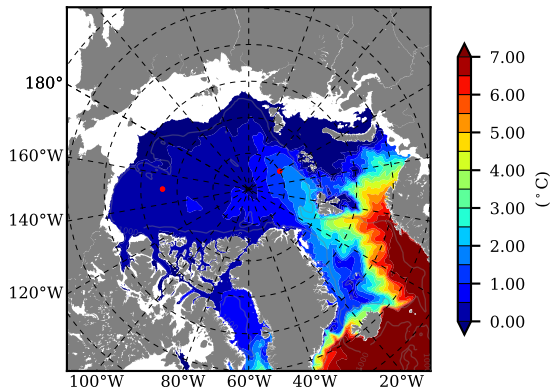

BCTGE28ERA5SC1BDY AW Max Temp over 1992

AW Max Temp from PHC 3.0

BCTGE28ERA5SC1BDY AW Max Temp depth

AW Max Temp depth from PHC 3.0