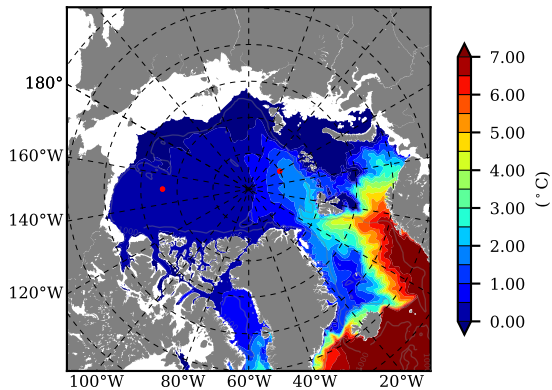

BCTGE28ERA5SC1BDY AW Max Temp over 1993

AW Max Temp from PHC 3.0

BCTGE28ERA5SC1BDY AW Max Temp depth

AW Max Temp depth from PHC 3.0