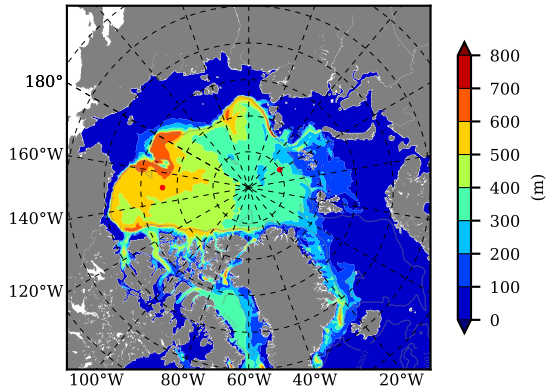

BCTGE28ERA5SC1BDY AW Max Temp over 1993

AW Max Temp from PHC 3.0

BCTGE28ERA5SC1BDY AW Max Temp depth

AW Max Temp depth from PHC 3.0