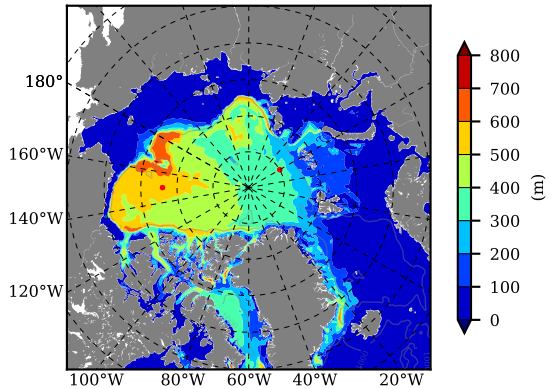

BCTGE28ERA5SC1BDY AW Max Temp over 1994

AW Max Temp from PHC 3.0

BCTGE28ERA5SC1BDY AW Max Temp depth

AW Max Temp depth from PHC 3.0