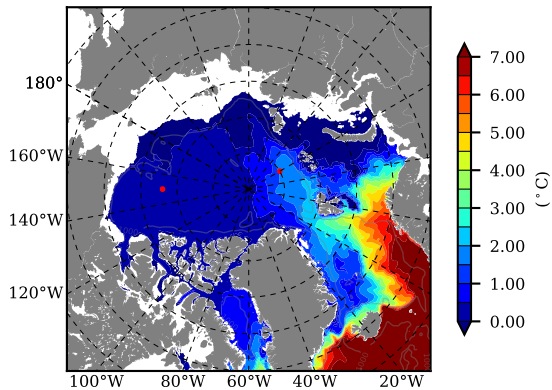

BCTGE28ERA5SC1BDY AW Max Temp over 1994

AW Max Temp from PHC 3.0

BCTGE28ERA5SC1BDY AW Max Temp depth

AW Max Temp depth from PHC 3.0