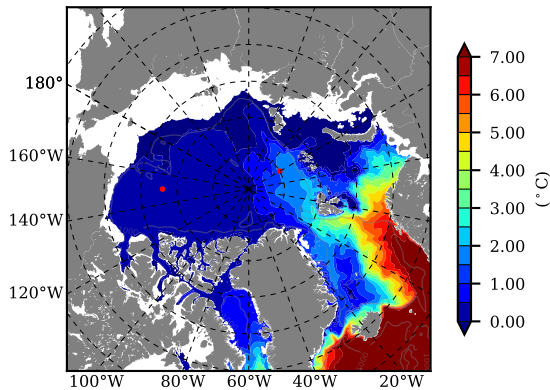

BCTGE28ERA5SC1BDY AW Max Temp over 1995

AW Max Temp from PHC 3.0

BCTGE28ERA5SC1BDY AW Max Temp depth

AW Max Temp depth from PHC 3.0