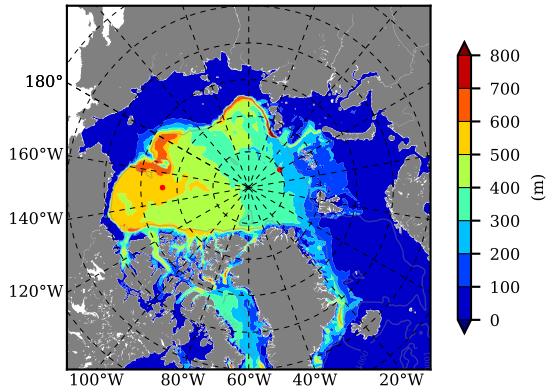

BCTGE28ERA5SC1BDY AW Max Temp over 1995

AW Max Temp from PHC 3.0

BCTGE28ERA5SC1BDY AW Max Temp depth

AW Max Temp depth from PHC 3.0