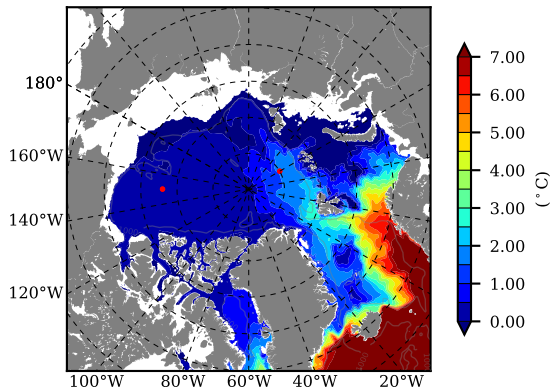

BCTGE28ERA5SC1BDY AW Max Temp over 1996

AW Max Temp from PHC 3.0

BCTGE28ERA5SC1BDY AW Max Temp depth

AW Max Temp depth from PHC 3.0