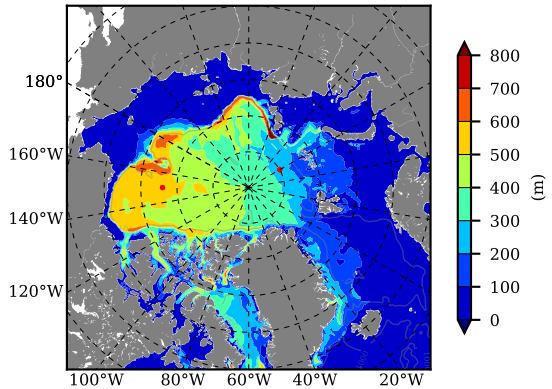

BCTGE28ERA5SC1BDY AW Max Temp over 1996

AW Max Temp from PHC 3.0

BCTGE28ERA5SC1BDY AW Max Temp depth

AW Max Temp depth from PHC 3.0