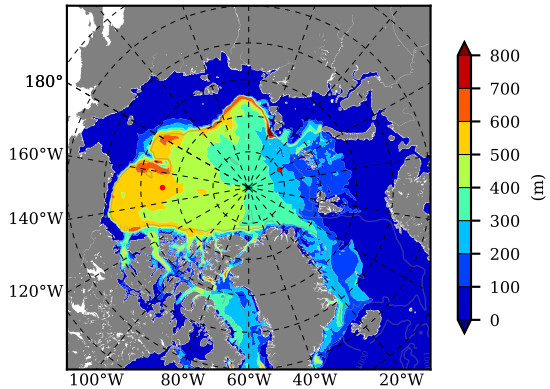

BCTGE28ERA5SC1BDY AW Max Temp over 1997

AW Max Temp from PHC 3.0

BCTGE28ERA5SC1BDY AW Max Temp depth

AW Max Temp depth from PHC 3.0