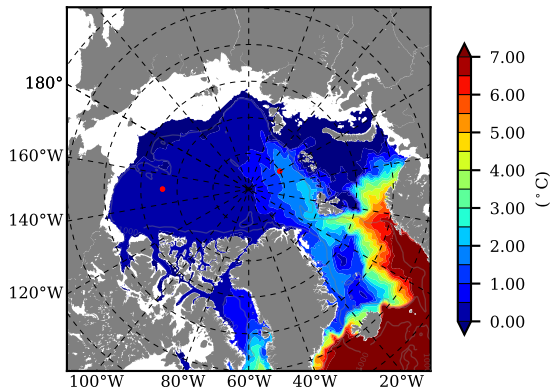

BCTGE28ERA5SC1BDY AW Max Temp over 1997

AW Max Temp from PHC 3.0

BCTGE28ERA5SC1BDY AW Max Temp depth

AW Max Temp depth from PHC 3.0