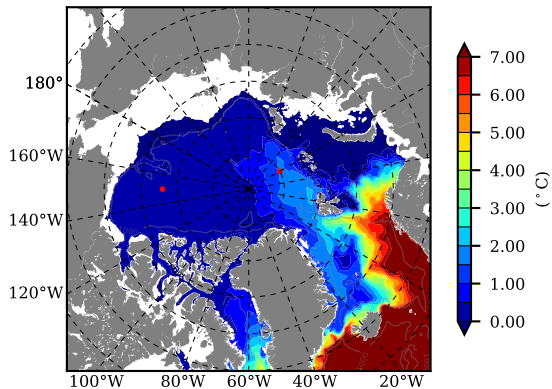

BCTGE28ERA5SC1BDY AW Max Temp over 1998

AW Max Temp from PHC 3.0

BCTGE28ERA5SC1BDY AW Max Temp depth

AW Max Temp depth from PHC 3.0