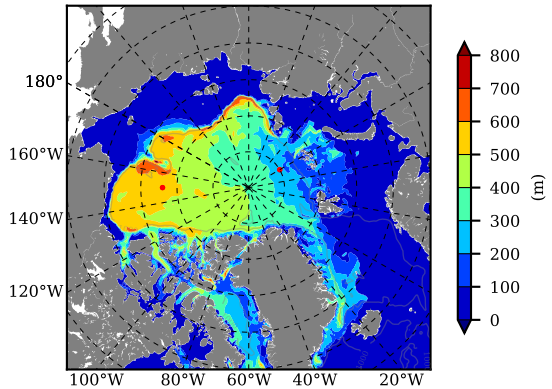

BCTGE28ERA5SC1BDY AW Max Temp over 1998

AW Max Temp from PHC 3.0

BCTGE28ERA5SC1BDY AW Max Temp depth

AW Max Temp depth from PHC 3.0