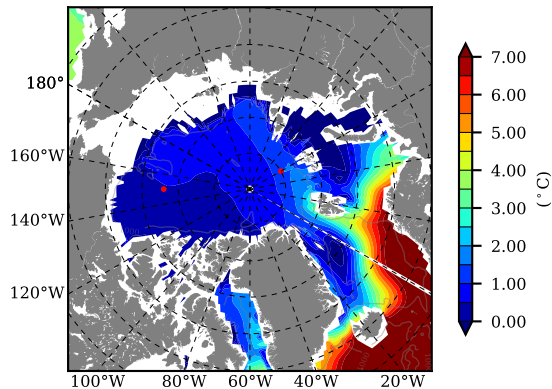

BCTGE28ERA5SC1BDY AW Max Temp over 1998

AW Max Temp from PHC 3.0

BCTGE28ERA5SC1BDY AW Max Temp depth

AW Max Temp depth from PHC 3.0