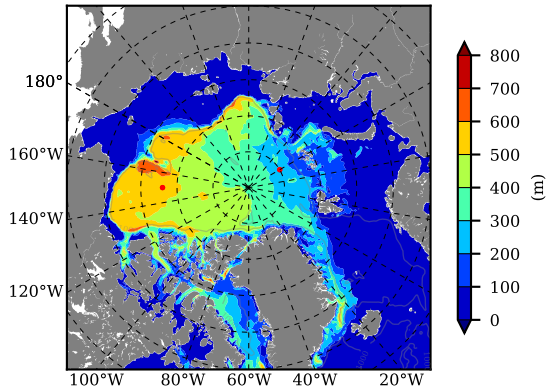

BCTGE28ERA5SC1BDY AW Max Temp over 1999

AW Max Temp from PHC 3.0

BCTGE28ERA5SC1BDY AW Max Temp depth

AW Max Temp depth from PHC 3.0