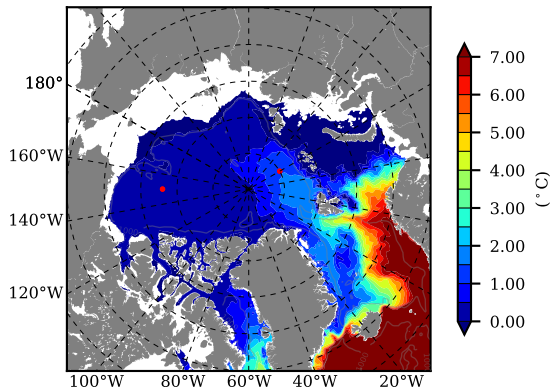

BCTGE28ERA5SC1BDY AW Max Temp over 1999

AW Max Temp from PHC 3.0

BCTGE28ERA5SC1BDY AW Max Temp depth

AW Max Temp depth from PHC 3.0