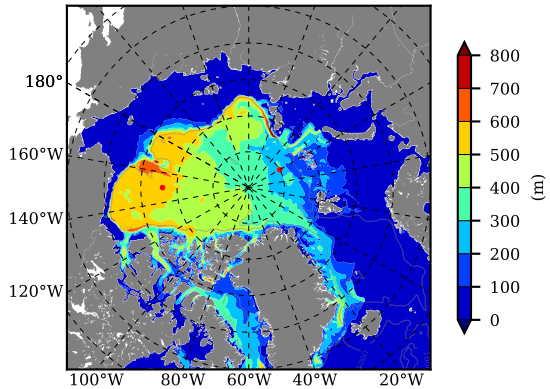

BCTGE28ERA5SC1BDY AW Max Temp over 2000

AW Max Temp from PHC 3.0

BCTGE28ERA5SC1BDY AW Max Temp depth

AW Max Temp depth from PHC 3.0