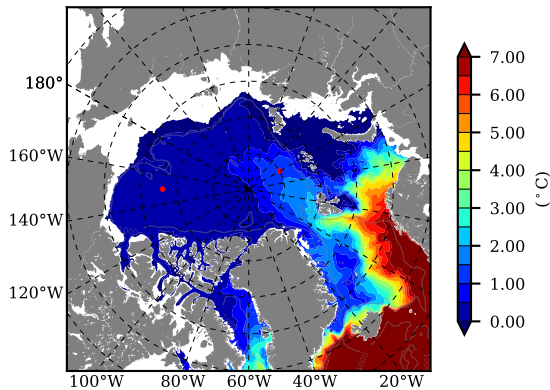

BCTGE28ERA5SC1BDY AW Max Temp over 2000

AW Max Temp from PHC 3.0

BCTGE28ERA5SC1BDY AW Max Temp depth

AW Max Temp depth from PHC 3.0