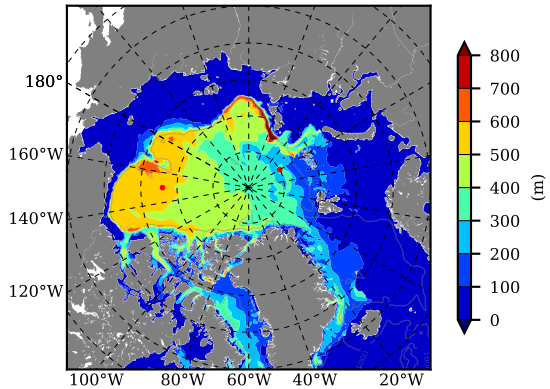

BCTGE28ERA5SC1BDY AW Max Temp over 2001

AW Max Temp from PHC 3.0

BCTGE28ERA5SC1BDY AW Max Temp depth

AW Max Temp depth from PHC 3.0