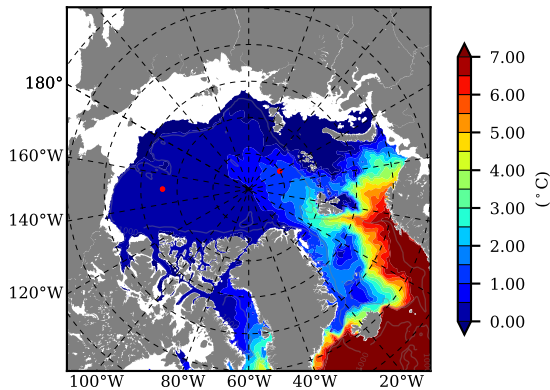

BCTGE28ERA5SC1BDY AW Max Temp over 2001

AW Max Temp from PHC 3.0

BCTGE28ERA5SC1BDY AW Max Temp depth

AW Max Temp depth from PHC 3.0