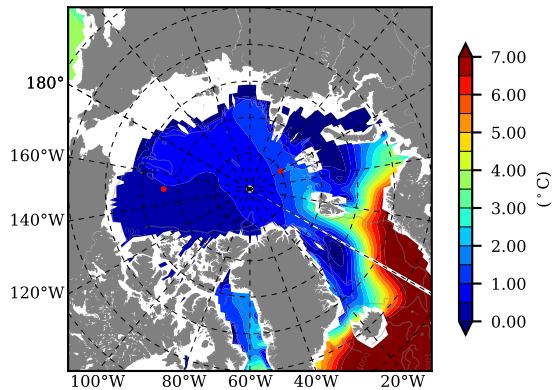

BCTGE28ERA5SC1BDY AW Max Temp over 2001

AW Max Temp from PHC 3.0

BCTGE28ERA5SC1BDY AW Max Temp depth

AW Max Temp depth from PHC 3.0