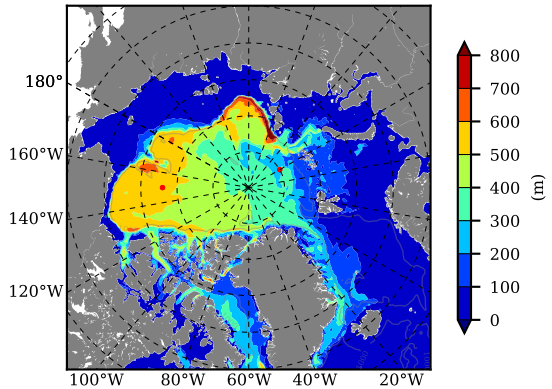

BCTGE28ERA5SC1BDY AW Max Temp over 2002

AW Max Temp from PHC 3.0

BCTGE28ERA5SC1BDY AW Max Temp depth

AW Max Temp depth from PHC 3.0