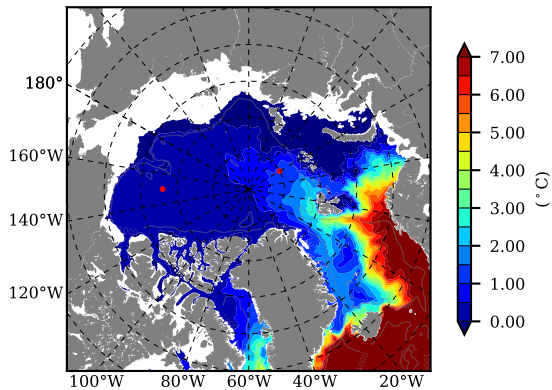

BCTGE28ERA5SC1BDY AW Max Temp over 2002

AW Max Temp from PHC 3.0

BCTGE28ERA5SC1BDY AW Max Temp depth

AW Max Temp depth from PHC 3.0