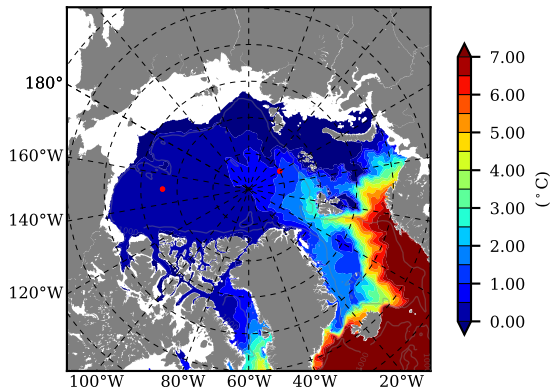

BCTGE28ERA5SC1BDY AW Max Temp over 2003

AW Max Temp from PHC 3.0

BCTGE28ERA5SC1BDY AW Max Temp depth

AW Max Temp depth from PHC 3.0