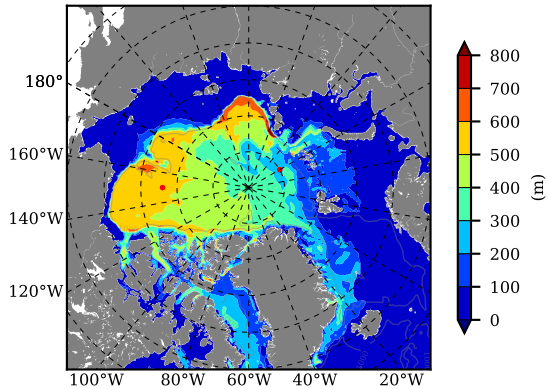

BCTGE28ERA5SC1BDY AW Max Temp over 2003

AW Max Temp from PHC 3.0

BCTGE28ERA5SC1BDY AW Max Temp depth

AW Max Temp depth from PHC 3.0