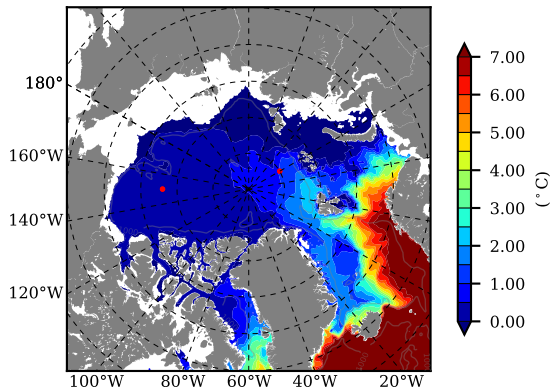

BCTGE28ERA5SC1BDY AW Max Temp over  
2004

AW Max Temp from  
PHC 3.0

BCTGE28ERA5SC1BDY AW Max Temp depth

AW Max Temp depth from  
PHC 3.0