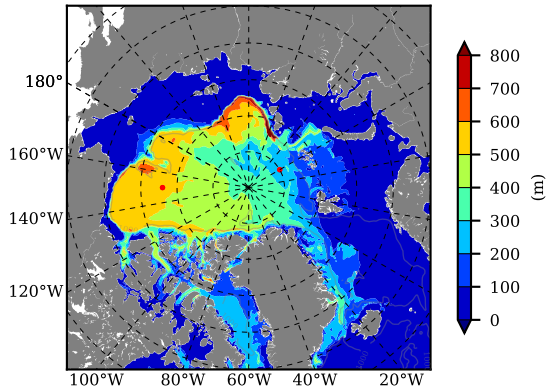

BCTGE28ERA5SC1BDY AW Max Temp over  
2004

AW Max Temp from  
PHC 3.0

BCTGE28ERA5SC1BDY AW Max Temp depth

AW Max Temp depth from  
PHC 3.0