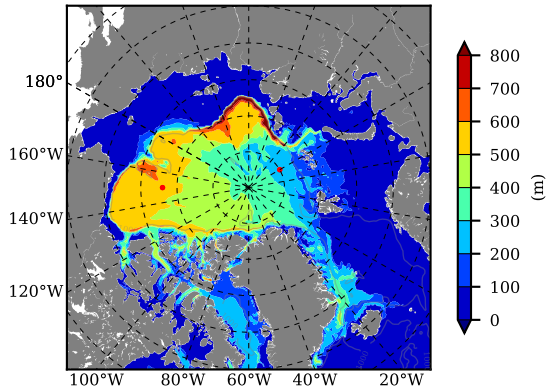

BCTGE28ERA5SC1BDY AW Max Temp over 2005

AW Max Temp from PHC 3.0

BCTGE28ERA5SC1BDY AW Max Temp depth

AW Max Temp depth from PHC 3.0