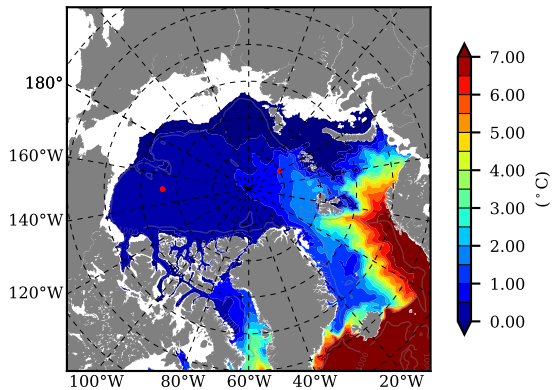

BCTGE28ERA5SC1BDY AW Max Temp over 2005

AW Max Temp from PHC 3.0

BCTGE28ERA5SC1BDY AW Max Temp depth

AW Max Temp depth from PHC 3.0