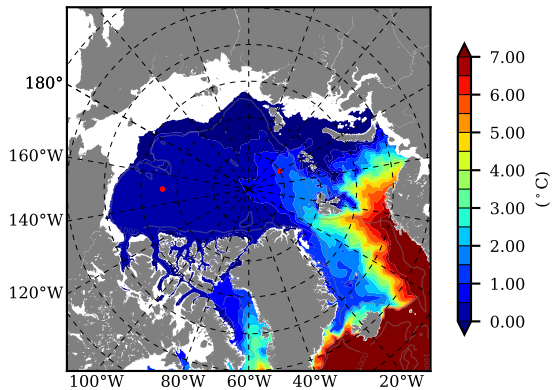

BCTGE28ERA5SC1BDY AW Max Temp over 2006

AW Max Temp from PHC 3.0

BCTGE28ERA5SC1BDY AW Max Temp depth

AW Max Temp depth from PHC 3.0