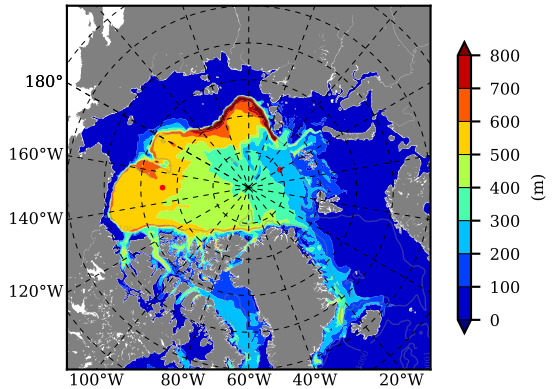

BCTGE28ERA5SC1BDY AW Max Temp over 2006

AW Max Temp from PHC 3.0

BCTGE28ERA5SC1BDY AW Max Temp depth

AW Max Temp depth from PHC 3.0