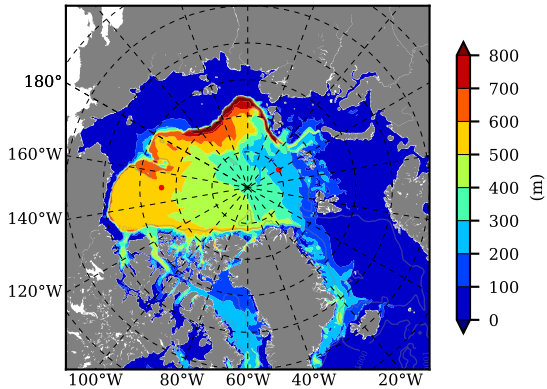

BCTGE28ERA5SC1BDY AW Max Temp over 2007

AW Max Temp from PHC 3.0

BCTGE28ERA5SC1BDY AW Max Temp depth

AW Max Temp depth from PHC 3.0