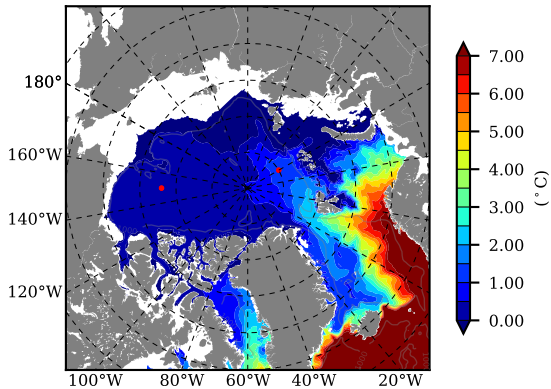

BCTGE28ERA5SC1BDY AW Max Temp over 2007

AW Max Temp from PHC 3.0

BCTGE28ERA5SC1BDY AW Max Temp depth

AW Max Temp depth from PHC 3.0