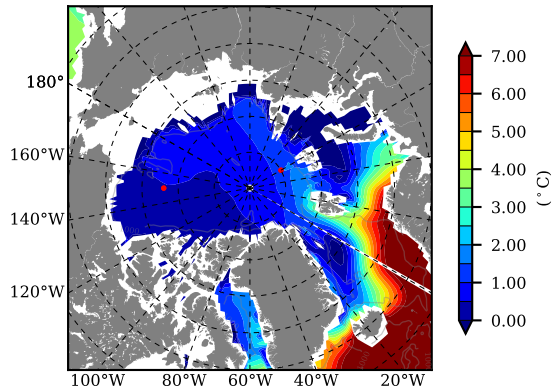

BCTGE28ERA5SC1BDY AW Max Temp over 2007

AW Max Temp from PHC 3.0

BCTGE28ERA5SC1BDY AW Max Temp depth

AW Max Temp depth from PHC 3.0