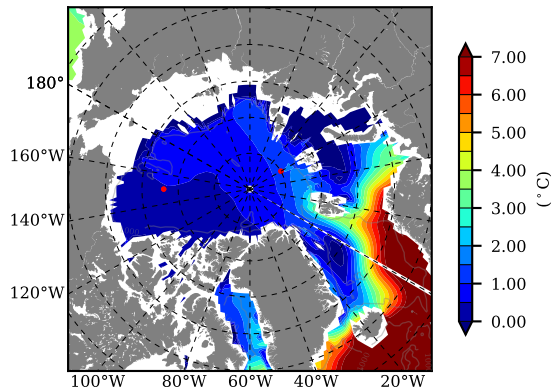

BCTGE28ERA5SC1BDY AW Max Temp over 2008

AW Max Temp from PHC 3.0

BCTGE28ERA5SC1BDY AW Max Temp depth

AW Max Temp depth from PHC 3.0