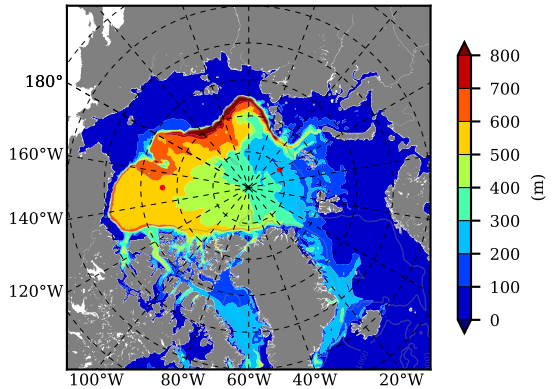

BCTGE28ERA5SC1BDY AW Max Temp over 2008

AW Max Temp from PHC 3.0

BCTGE28ERA5SC1BDY AW Max Temp depth

AW Max Temp depth from PHC 3.0