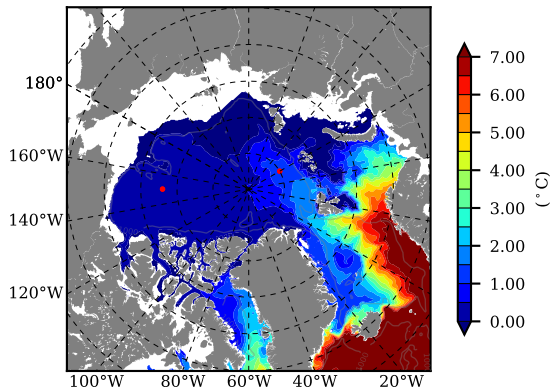

BCTGE28ERA5SC1BDY AW Max Temp over 2008

AW Max Temp from PHC 3.0

BCTGE28ERA5SC1BDY AW Max Temp depth

AW Max Temp depth from PHC 3.0