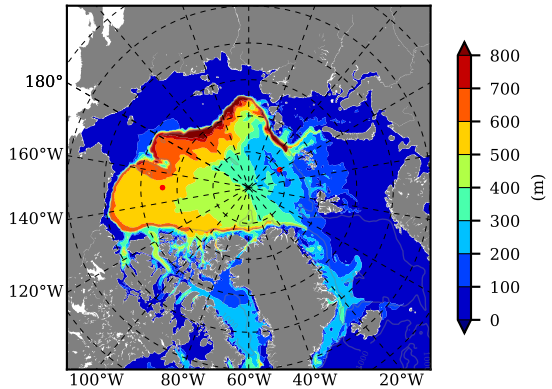

BCTGE28ERA5SC1BDY AW Max Temp over 2009

AW Max Temp from PHC 3.0

BCTGE28ERA5SC1BDY AW Max Temp depth

AW Max Temp depth from PHC 3.0