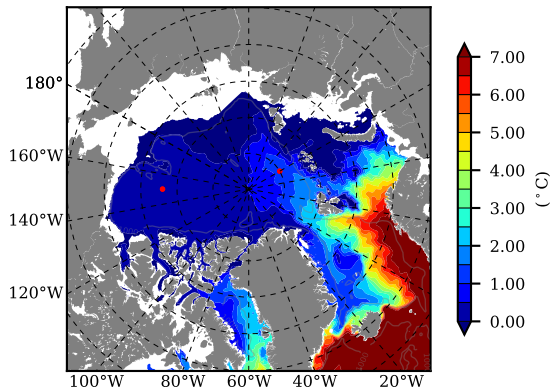

BCTGE28ERA5SC1BDY AW Max Temp over 2009

AW Max Temp from PHC 3.0

BCTGE28ERA5SC1BDY AW Max Temp depth

AW Max Temp depth from PHC 3.0