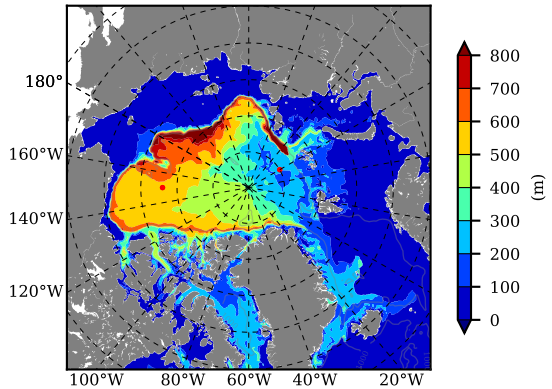

BCTGE28ERA5SC1BDY AW Max Temp over 2010

AW Max Temp from PHC 3.0

BCTGE28ERA5SC1BDY AW Max Temp depth

AW Max Temp depth from PHC 3.0