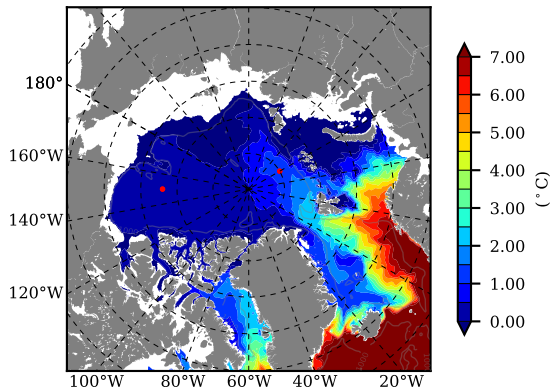

BCTGE28ERA5SC1BDY AW Max Temp over 2010

AW Max Temp from PHC 3.0

BCTGE28ERA5SC1BDY AW Max Temp depth

AW Max Temp depth from PHC 3.0