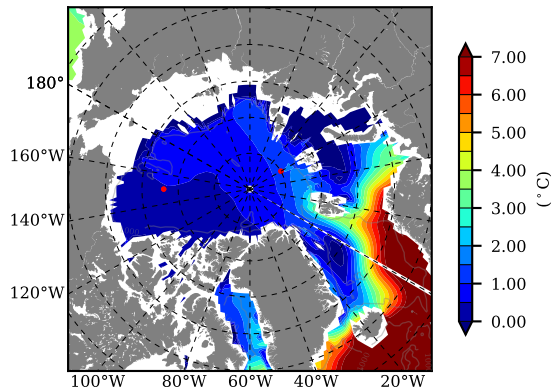

BCTGE28ERA5SC1BDY AW Max Temp over 2011

AW Max Temp from PHC 3.0

BCTGE28ERA5SC1BDY AW Max Temp depth

AW Max Temp depth from PHC 3.0