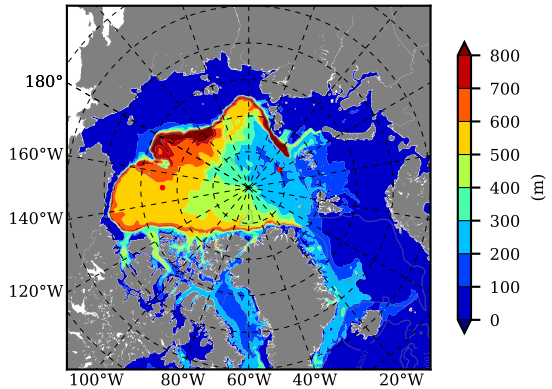

BCTGE28ERA5SC1BDY AW Max Temp over 2011

AW Max Temp from PHC 3.0

BCTGE28ERA5SC1BDY AW Max Temp depth

AW Max Temp depth from PHC 3.0