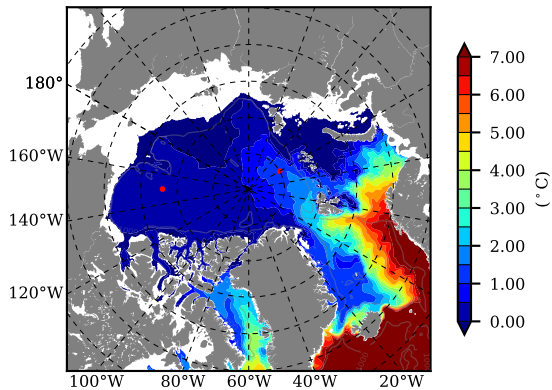

BCTGE28ERA5SC1BDY AW Max Temp over 2011

AW Max Temp from PHC 3.0

BCTGE28ERA5SC1BDY AW Max Temp depth

AW Max Temp depth from PHC 3.0