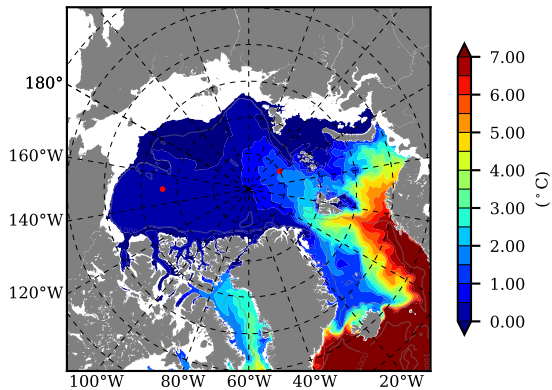

BCTGE28ERA5SC1BDY AW Max Temp over 2012

AW Max Temp from PHC 3.0

BCTGE28ERA5SC1BDY AW Max Temp depth

AW Max Temp depth from PHC 3.0