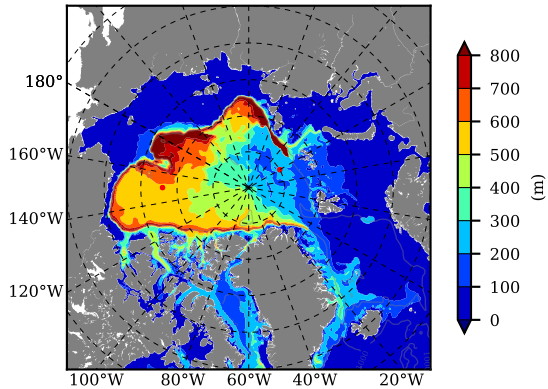

BCTGE28ERA5SC1BDY AW Max Temp over 2012

AW Max Temp from PHC 3.0

BCTGE28ERA5SC1BDY AW Max Temp depth

AW Max Temp depth from PHC 3.0