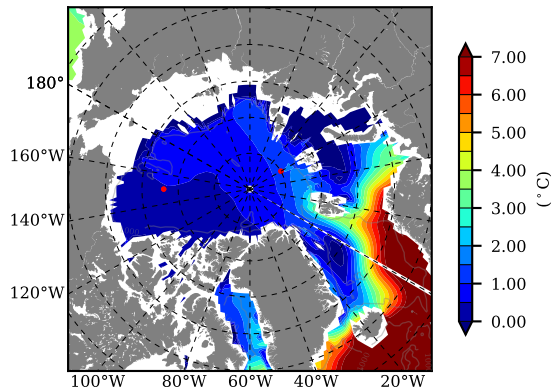

BCTGE28ERA5SC1BDY AW Max Temp over 2012

AW Max Temp from PHC 3.0

BCTGE28ERA5SC1BDY AW Max Temp depth

AW Max Temp depth from PHC 3.0