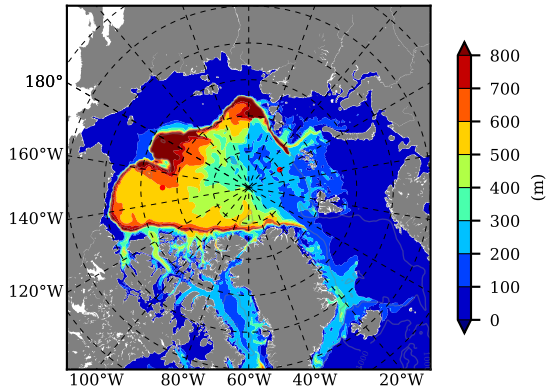

BCTGE28ERA5SC1BDY AW Max Temp over 2013

AW Max Temp from PHC 3.0

BCTGE28ERA5SC1BDY AW Max Temp depth

AW Max Temp depth from PHC 3.0