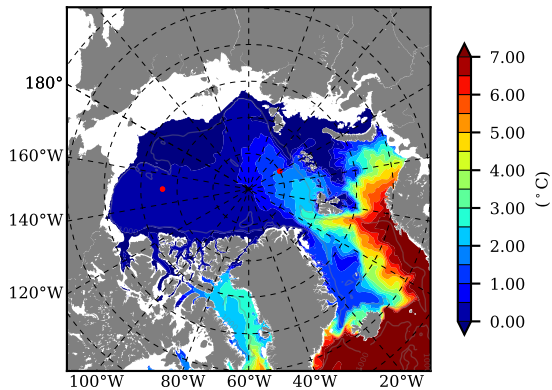

BCTGE28ERA5SC1BDY AW Max Temp over 2013

AW Max Temp from PHC 3.0

BCTGE28ERA5SC1BDY AW Max Temp depth

AW Max Temp depth from PHC 3.0