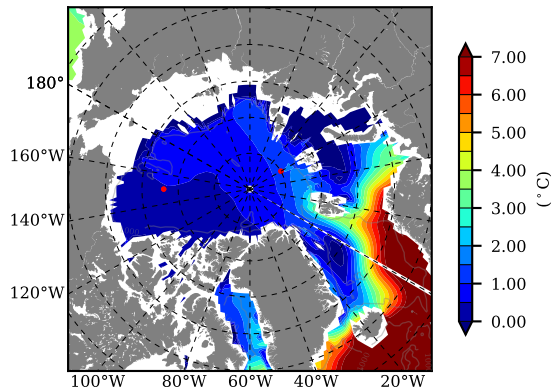

BCTGE28ERA5SC1BDY AW Max Temp over 2013

AW Max Temp from PHC 3.0

BCTGE28ERA5SC1BDY AW Max Temp depth

AW Max Temp depth from PHC 3.0